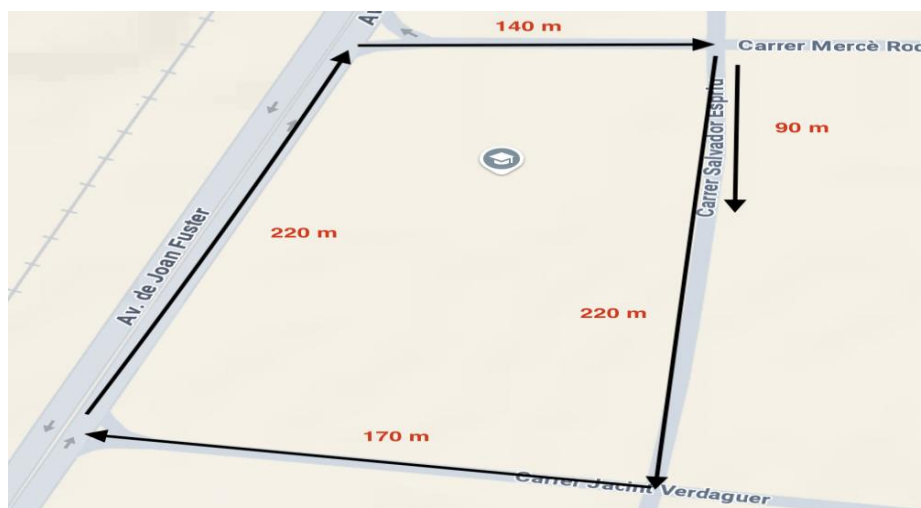

CIRCUITS

CURSA POPULAR (1609m) - 2 voltes -

RACE A – CURSA INFANTIL - CADET (1609m) - 2 voltes

RACE A – CURSA ALEVÍ (1609m) - 2 voltes -

RACE A – BENJAMÍ (PRIMARY 3-4) (1609m) - 2 voltes

RACE B – PRE BENJAMÍ (PRIMARY 1-2) (700m) -1 volta-