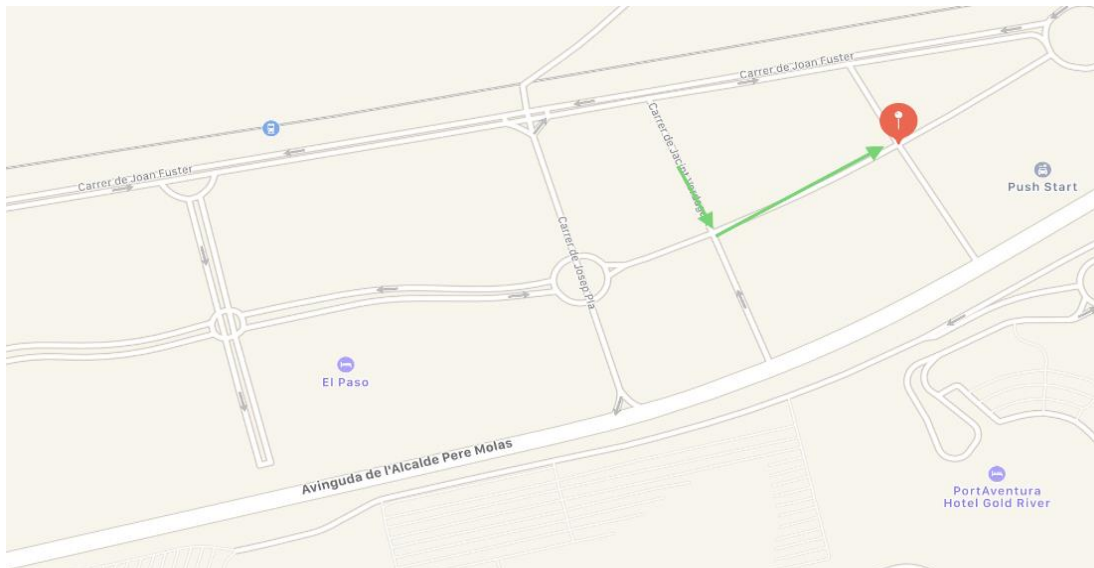

RACE B – PRE BENJAMÍ (PRIMARY 1-2) (700m) -1 volta-

RACE C – MINI A (P4-P5) (250m)