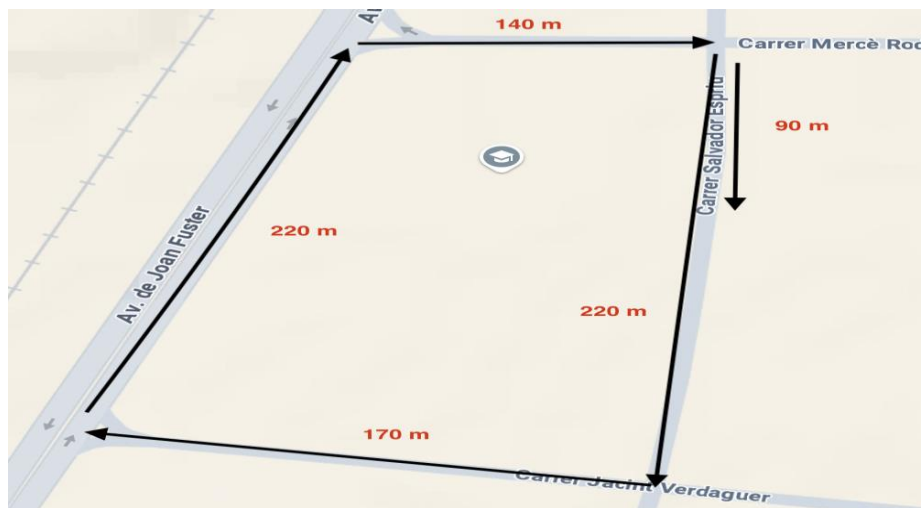

CIRCUITS

CURSA POPULAR (1609m) - 2 voltes -

RACE A – CURSA INFANTIL - CADET (1609m) - 2 voltes

RACE A – CURSA ALEVÍ (1609m) - 2 voltes -

RACE A – BENJAMÍ (PRIMARY 3-4) (1609m) - 2 voltes

RACE B – PRE BENJAMÍ (PRIMARY 1-2) (700m) -1 volta-